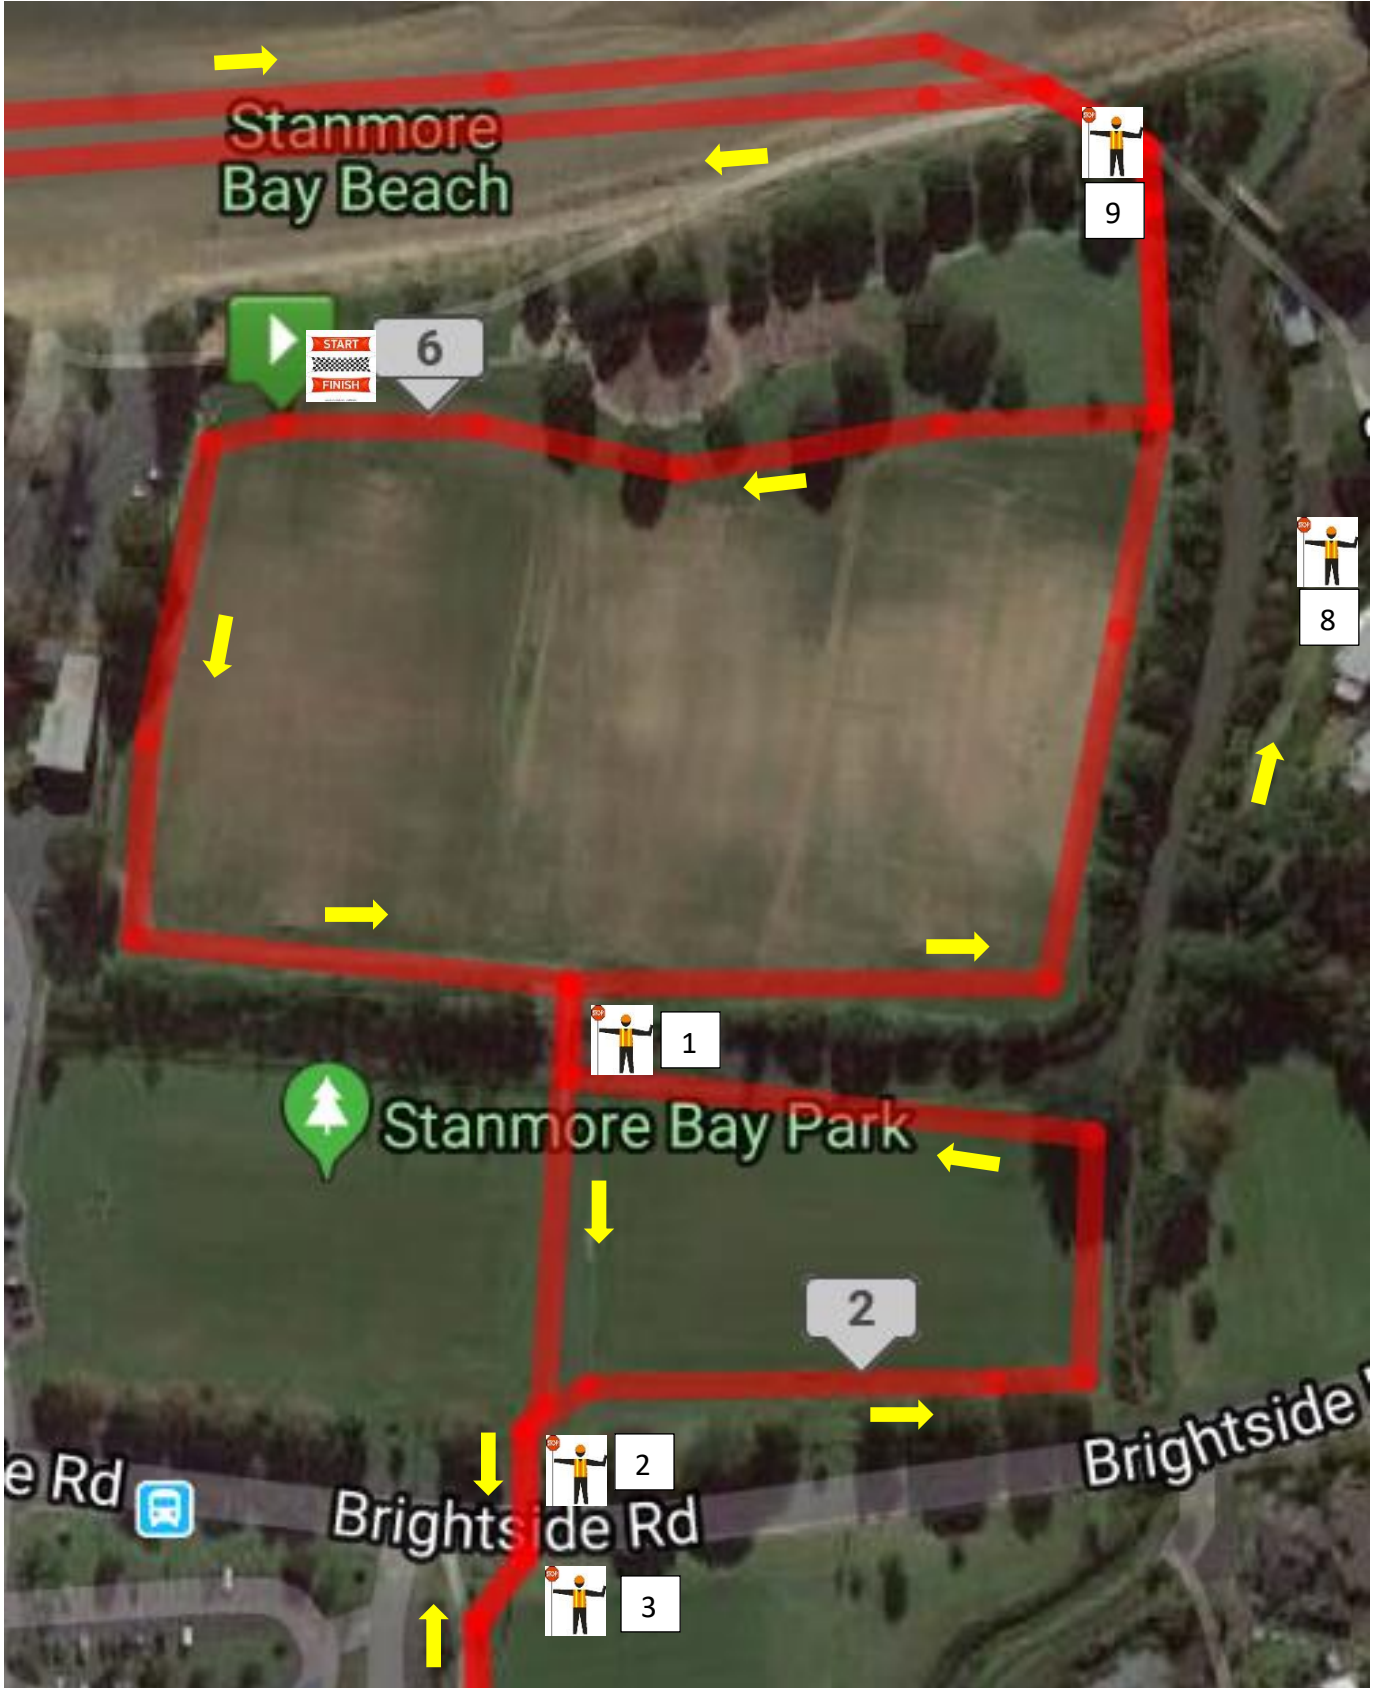

Get Moving Running Festival

Course Map Race 3 Stanmore Bay 6km and 12km Course

Stanmore Bay Beach

Stanmore Bay Park

Brightside Rd

Brightside Rd